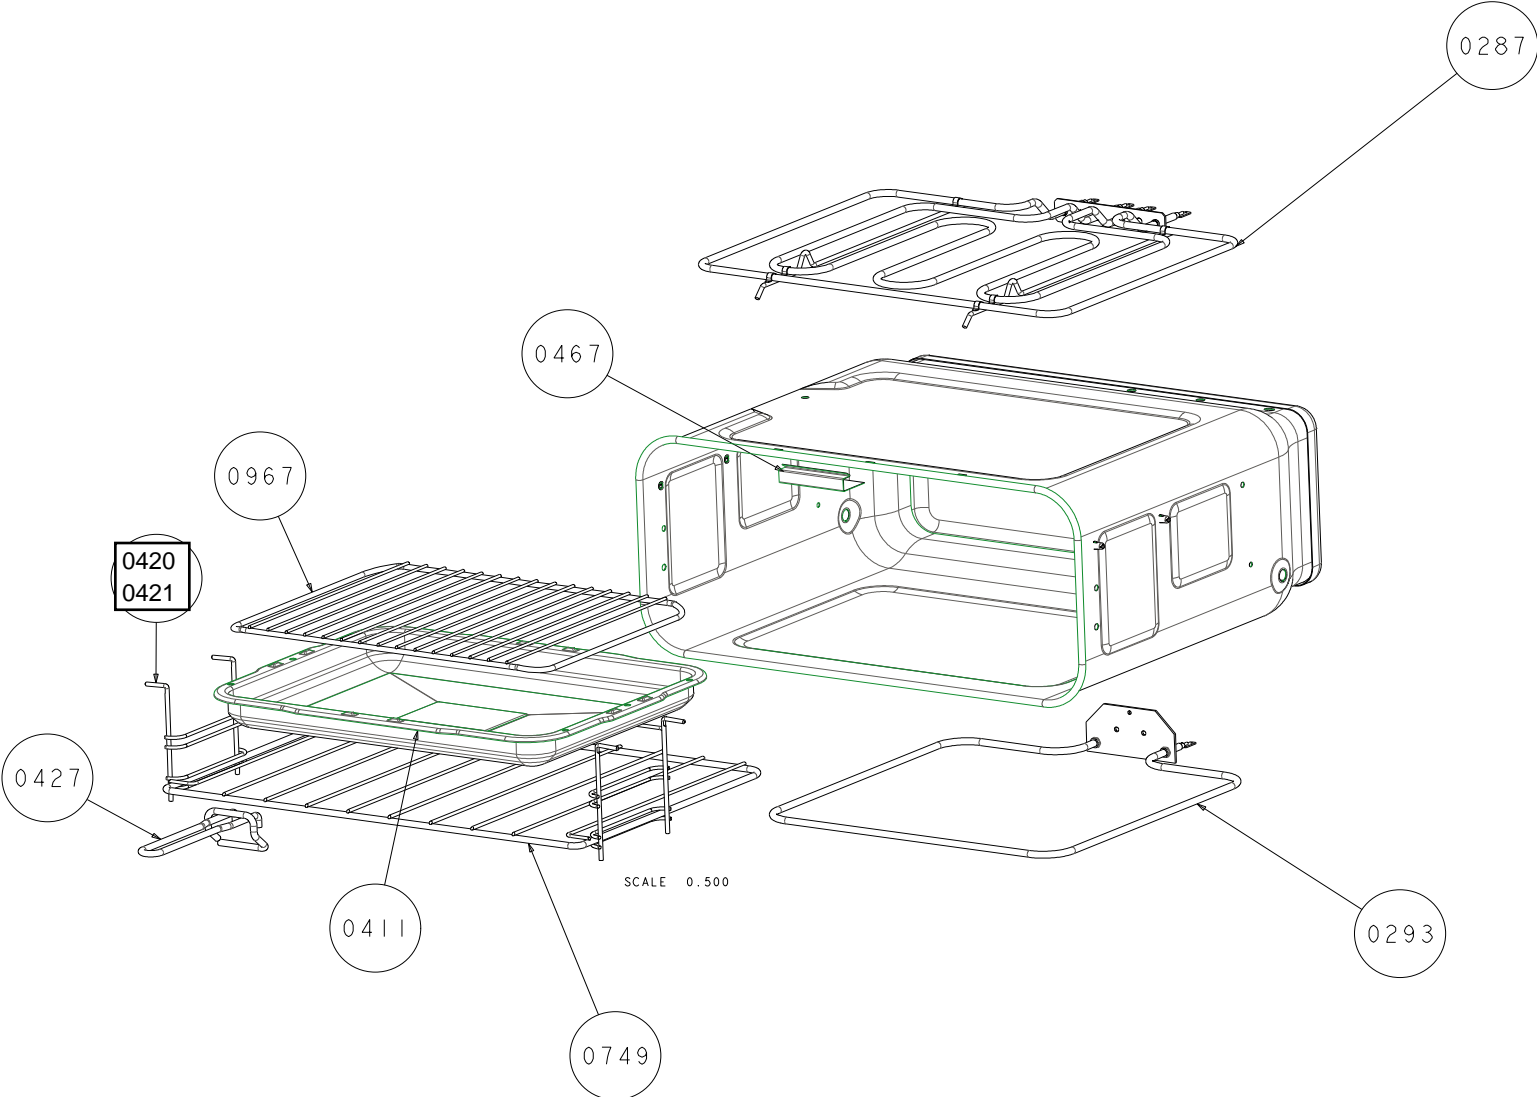

FREESTANDING TOP OVEN CAVITY