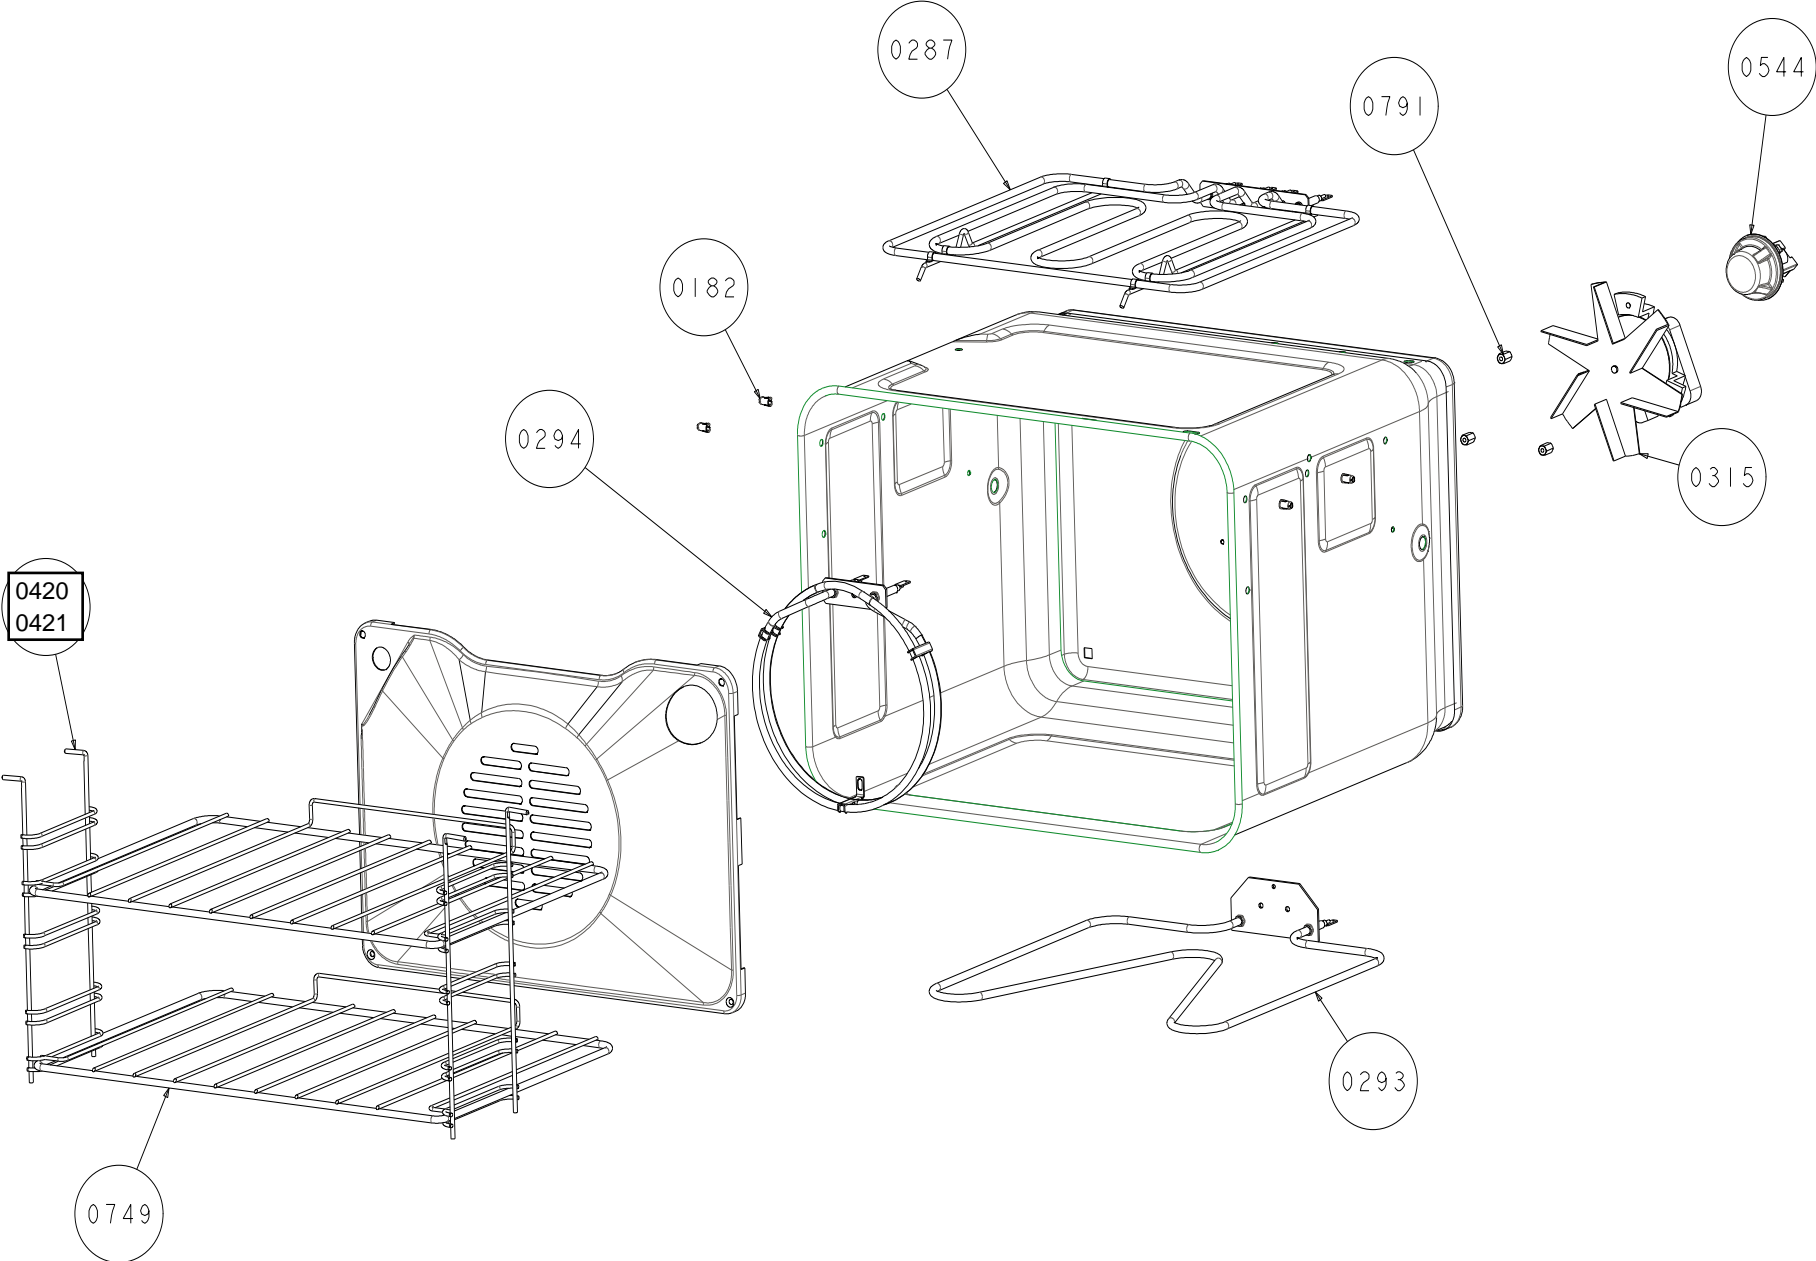

FREESTANDING MAIN OVEN ELECTRIC