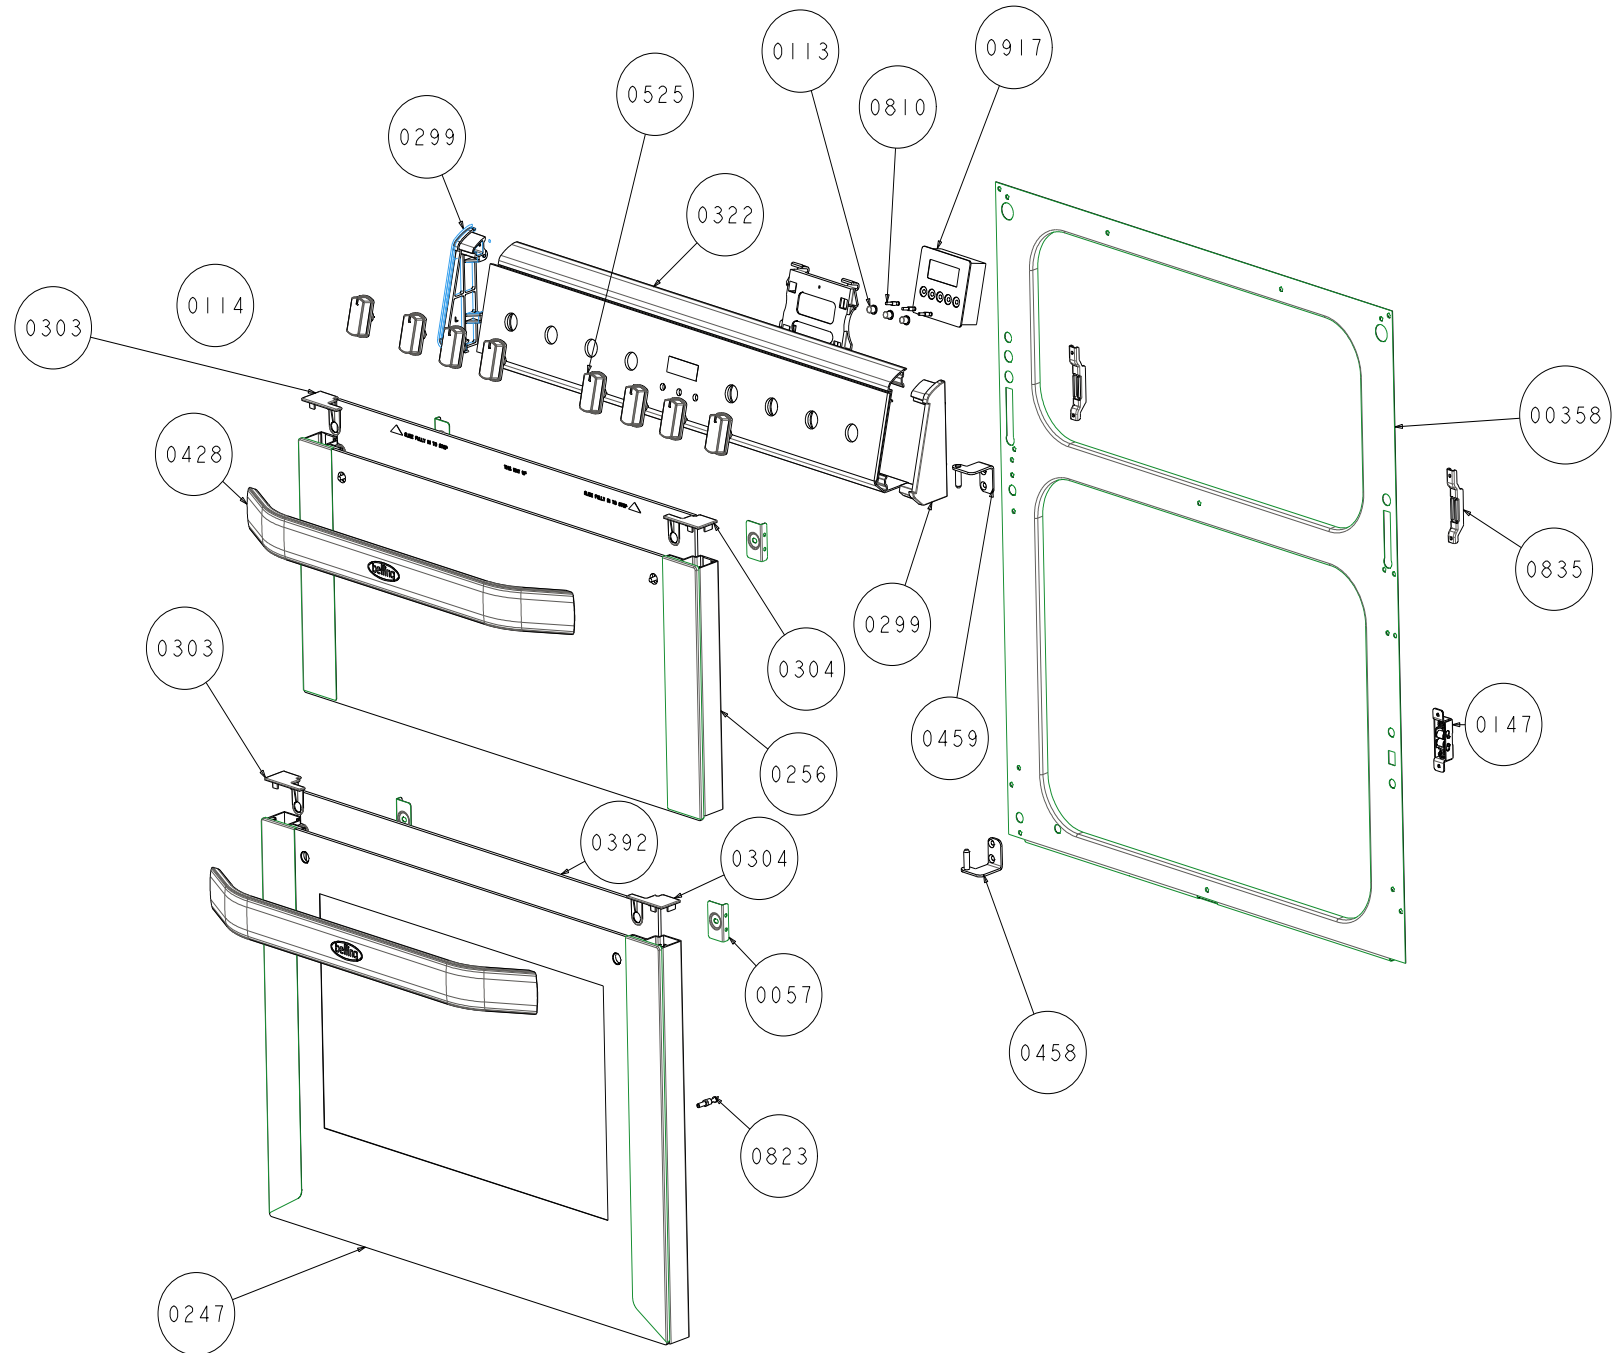

FREESTANDING DOORS, FASCIA AND FRONT FRAME ASSEMBLY